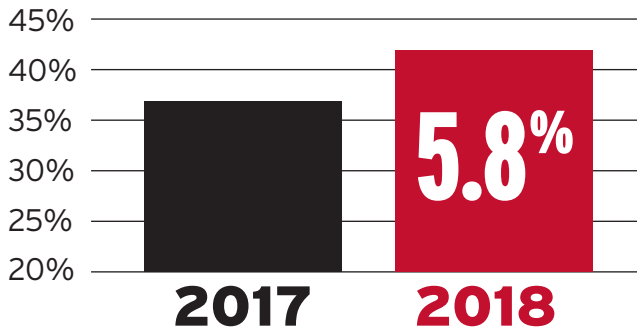

ONE YEAR FERTILITY INCREASE

Internal data shows 5.8% increase in fertility

From the barn, to the lab, to the tank and to the farm gate, we are Science Driven and Results Focused

HIGHER CONCEPTION RATE

based on Semex's internal database of over **500,000** breedings

FEWER BREEDINGS

per conception on average

\$11
REDUCED COST PER PREGNANCY

DeVries v.Calculator14

21%

of cows leave the herd due to fertility issues

NAHMS survey 2014

High Fertility Sires