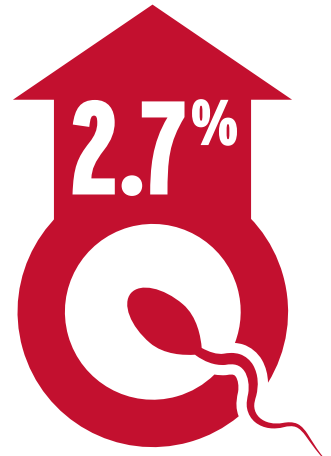

ONE YEAR FERTILITY INCREASE

Internal data shows 5.8% increase in fertility

From the barn, to the lab, to the tank and to the farm gate, we are Science Driven and Results Focused

HIGHER CONCEPTION RATE

based on Semex's internal database of over **500,000** breedings

FEWER BREEDINGS

per conception on average

\$11
REDUCED COST PER PREGNANCY

DeVries v.Calculator14

21%

of cows leave the herd due to fertility issues

NAHMS survey 2014

High Fertility Sires